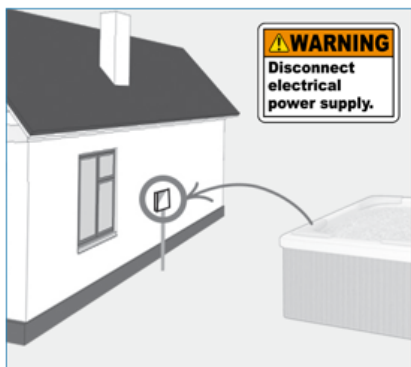

RELAX & SPABAD

En ny nivå av välbefinnande

installation

BALBOA.
water group

CONTROLMYSPA™ UTRUSTNING BEHÖVS

1. BP-system
2. CMS™ Gateway Ultra för spa
3. Smartphone eller surfplatta

iPhone och iPad är registrerade varumärken som tillhör Apple Inc.
Android är ett varumärke som tillhör Google Inc.

INSTÄLLNING AV CONTROLMYSPA™ -APPEN

Before Getting Started:

Although the gateway can be mounted anywhere in the spa and function properly, for best possible reception and range, the gateway should be mounted in the spa as high up in the spa as is reasonable.

Step 1
 Insure the power is disconnected and off to all Spa Systems

STEP 2
 CONNECTING THE GATEWAY ULTRA SPA MODULE

After the Gateway Ultra Spa module is inserted, gently pull on the wire to make sure the clip is securely in place and will not come lose.