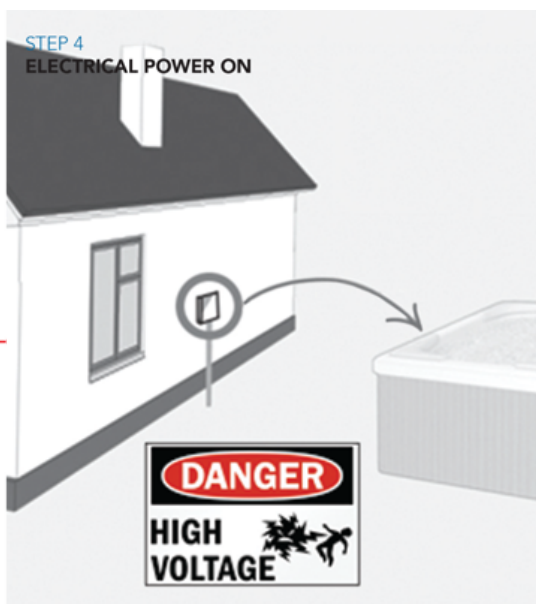

INSTÄLLNING AV CONTROLMYSPA™ -APPEN

Before Getting Started:

Although the gateway can be mounted anywhere in the spa and function properly, for best possible reception and range, the gateway should be mounted in the spa as high up in the spa as is reasonable.

Step 1
 Insure the power is disconnected and off to all Spa Systems

STEP 2
 CONNECTING THE GATEWAY ULTRA SPA MODULE

After the Gateway Ultra Spa module is inserted, gently pull on the wire to make sure the clip is securely in place and will not come lose.

STEP 3
 FINISHED INSTALLATION

WARNING!

If you do not see the Gateway Ultra Spa connector from your system, please contact an electrician or your local spa technician to connect the Wi-Fi connector for you. DO NOT OPEN THE SPA SYSTEM AND ATTEMP TO CONNECT THE WI-FI CONNECTOR YOURSELF. The high electrical voltage may harm or kill you.