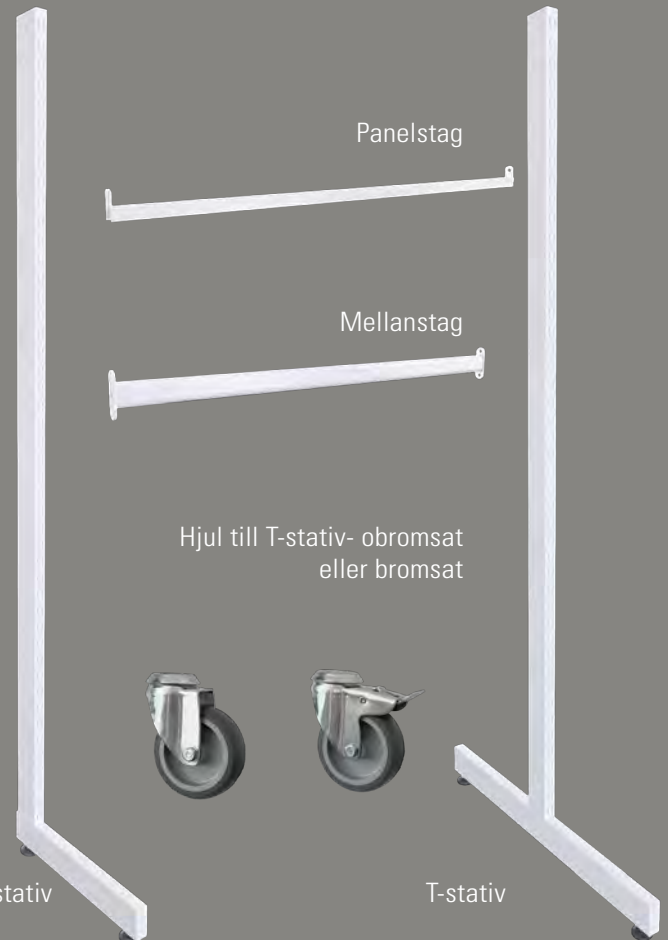

In our assortment you will find accessories such as name plates, hooks for clothes storage racks and hat racks, and hook rails. Hook rails are available as standard in solid beech, birch, or oak, and they match the rest of the cloakroom furniture in our various shelving systems. You can also complement the system with plastic baskets designed for the clothes storage racks. Our boot panel is mounted directly to the wall and is a perfect complement as separate storage for boots.

Choose the system that best suits your space. Select a flexible hanging system with a support rail and hanging upright, or a permanent wall-mounted system with a wall upright for installation directly on the wall. Alternatively, freestanding systems are available with L-frames for placement against a wall or T-frames for freestanding use. For the T-frame, wheels can be added for a mobile solution. Use panel bars with freestanding systems if you want a back panel or divider. Then choose cloakroom furnishings based on the different module dimensions.

600 mm - 2 platser à 300 mm

900 mm - 3 platser à 300 mm

500 mm - 2 platser à 250 mm

750 mm - 3 platser à 250 mm

1000 mm - 4 platser à 250 mm

Bärlist

Hängskena

Väggskena

Panelstag

Mellanstag

Hjul till T-stativ- obromsat
eller bromsat

L-stativ

T-stativ

Hylltekniks kapprumsinredning är framtagen med fokus på hög kvalitet, flexibilitet och smart funktion. Våra kapprumssierer kan mixas med varandra och modulerna kan kombineras på många sätt och enkelt flyttas inom våra olika väggsystem efter behov.