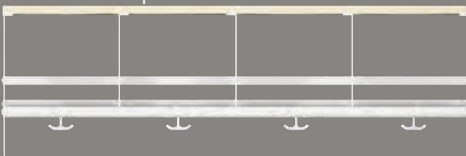

Choose the system that best suits your space. Select a flexible hanging system with a support rail and hanging upright, or a permanent wall-mounted system with a wall upright for installation directly on the wall. Alternatively, freestanding systems are available with L-frames for placement against a wall or T-frames for freestanding use. For the T-frame, wheels can be added for a mobile solution. Use panel bars with freestanding systems if you want a back panel or divider. Then choose cloakroom furnishings based on the different module dimensions.

600 mm - 2 platser à 300 mm

900 mm - 3 platser à 300 mm

500 mm - 2 platser à 250 mm

750 mm - 3 platser à 250 mm

1000 mm - 4 platser à 250 mm

Bärlist

Hängskena

Väggskena